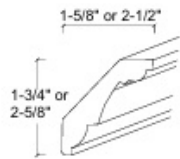

**Base End Panel (3/4" thickness)**  
 BEP18mmx25"x35"  
 BEP18mmx25-3/4"x35"

**Wall End Panel (3/4" Thickness)**  
 WEP18mmx13"x31-1/2"  
 WEP18mmx13"x41-1/2"

**Base End Door**  
 BED24x30  
 BED25x30

**Crown Moulding**  
 CM8x2-1/2  
 CM8x3-3/4