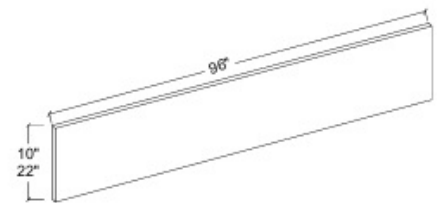

**Crown Moulding**  
 CM8-L

**Light Moulding**  
 LM8

**Scriber Moulding**  
 SM8-1"

**Crown Moulding**  
 OCM8-1"  
 \*Only available in AB, PA, PB, MW, OS, OW

**4x8 Panel**  
 PN48x96x18mm

**Fridge Panel**  
 PN25x96x18mm  
 PN30x96x18mm  
 PN37-3/4x96x18mm

**Base Moulding**  
 BM8 (96"w, 4-1/2"h, 3/4"d)

**Pull Out Shelf (3/4" thickness)**  
 PN10x96x18mm  
 PN22x96x18mm

MTG-Metal Tea Glass

MGG-Metal Grey Glass

**Turntable**  
 LS28