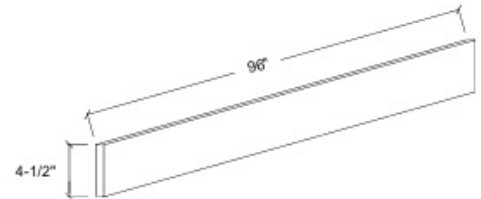

**Crown Moulding**  
 CM8-L

**Light Moulding**  
 LM8

**Scriber Moulding**  
 SM8-1"

**Crown Moulding**  
 OCM8-1"  
 \*Only available in AB, PA, PB, MW, OS, OW

**4x8 Panel**  
 PN48x96x18mm

**Fridge Panel**  
 PN25x96x18mm  
 PN30x96x18mm  
 PN37-3/4x96x18mm

**Base Moulding**  
 BM8 (96"w, 4-1/2"h, 3/4"d)

**Pull Out Shelf (3/4" thickness)**  
 PN10x96x18mm  
 PN22x96x18mm

MTG-Metal Tea Glass

MGG-Metal Grey Glass

**Turntable**  
 LS28