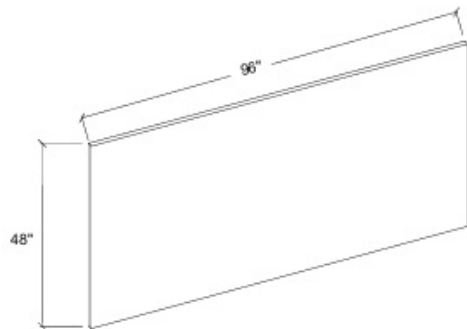

**Base End Panel (3/4" thickness)**  
 BEP18mmx25"x35"  
 BEP18mmx25-3/4"x35"

**Wall End Panel (3/4" Thickness)**  
 WEP18mmx13"x31-1/2"  
 WEP18mmx13"x41-1/2"

**Base End Door**  
 BED24x30  
 BED25x30

**Crown Moulding**  
 CM8x2-1/2  
 CM8x3-3/4

**Crown Moulding**  
 CM8-L

**Light Moulding**  
 LM8

**Scriber Moulding**  
 SM8-1"

**Crown Moulding**  
 OCM8-1"  
 \*Only available in AB, PA, PB, MW, OS, OW

**4x8 Panel**  
 PN48x96x18mm

**Fridge Panel**  
 PN25x96x18mm  
 PN30x96x18mm  
 PN37-3/4x96x18mm

**Base Moulding**  
 BM8 (96"w, 4-1/2"h, 3/4"d)

**Pull Out Shelf (3/4" thickness)**  
 PN10x96x18mm  
 PN22x96x18mm

MTG-Metal Tea Glass

MGG-Metal Grey Glass

**Turntable**  
 LS28