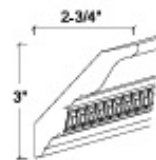

Base End Panel (5/8" thickness)
BEP1.5mmx25
BEP1.5mmx25-3/4

Wall End Panel (1/4" Thickness)
WEP5mmx10.5x30
WEP5mmx10.5x40

Wall End Panel (5/8" Thickness)
WEP1.5mmx13x31-1/2
WEP1.5mmx13x41-1/2

Post
FP3x34-1/2
FP5x34-1/2

Base End Door
BED24x30
BED25x30

Turntable
LS28

Crown Moulding
CM8-F

Crown Moulding
CM8x2-1/2
CM8x3-3/4

Crown Moulding
CM8x4h

Light Moulding
LM8

Light Moulding
CLR8

Scriber Moulding
SM8-1"