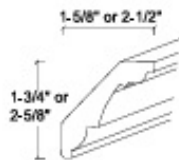

Crown Moulding
CM8x2-1/2
CM8x3-3/4