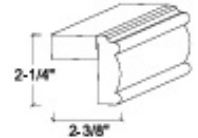

Base End Panel (5/8" thickness)
BEP1.5mmx25
BEP1.5mmx25-3/4

Wall End Panel (1/4" Thickness)
WEP5mmx10.5x30
WEP5mmx10.5x40

Wall End Panel (5/8" Thickness)
WEP1.5mmx13x31-1/2
WEP1.5mmx13x41-1/2

Post
FP3x34-1/2
FP5x34-1/2

Base End Door
BED24x30
BED25x30

Turntable
LS28

Crown Moulding
CM8-F

Crown Moulding
CM8x2-1/2
CM8x3-3/4

Crown Moulding
CM8x4h

Light Moulding
LM8

Light Moulding
CLR8

Scriber Moulding
SM8-1"