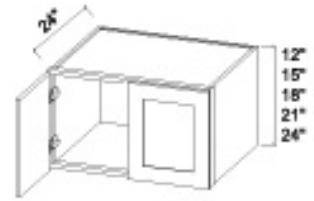

W301224/W331224/W361224
W301524/W331524/W361524
W301824/W331824/W361824
W302124/W332124/W362124
W302424/W332424/W362424
W302224